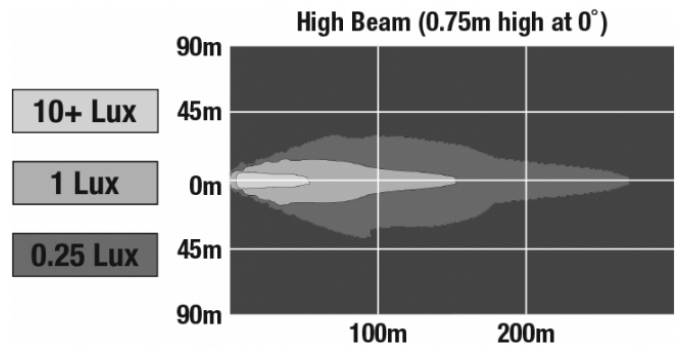

LED Headlights – Model 8800 Evolution 2

PRODUCT INFORMATION

Description	12-24V DOT/ECE LED High Beam Headlight with Black Bezel
Height	107.19 mm / 4.22 in
Width	167.64 mm / 6.6 in
Depth	84.90 mm / 3.34 in
Shape	Rectangular
Outer Lens Material	Hardcoated Polycarbonate
Outer Lens Color	Clear
Housing Material	Die-Cast Aluminum
Housing Color	Black
Bezel Color	Black
Mounting Type	Low-Profile Panel Mount
Retrofits	1A1 and 2A1 (4" 1 6") sealed beams
Minimum Operating Temperature	-40 °C / -40 °F
Maximum Operating Temperature	65 °C / 149 °F
Connector or Wiring	H4 Connector - AMP (#172615-2)
Mating Connector	LH Terminal - AMP (#172795-1); RH Terminal - AMP (#172796-1)
Product Weight	1.90 lbs / 0.86 kgs
Shipping Weight	2.30 lbs / 1.04 kgs

LED Headlights – Model 8800 Evolution 2

PHOTOMETRIC SPECIFICATIONS

Raw Lumen Output	2,250
Effective Lumen Output	898
Candela Output	73,200
Nominal LED Color Temperature	5000 K
Beam Pattern(s)	Forward Lighting - High Beam (DOT/ECE)